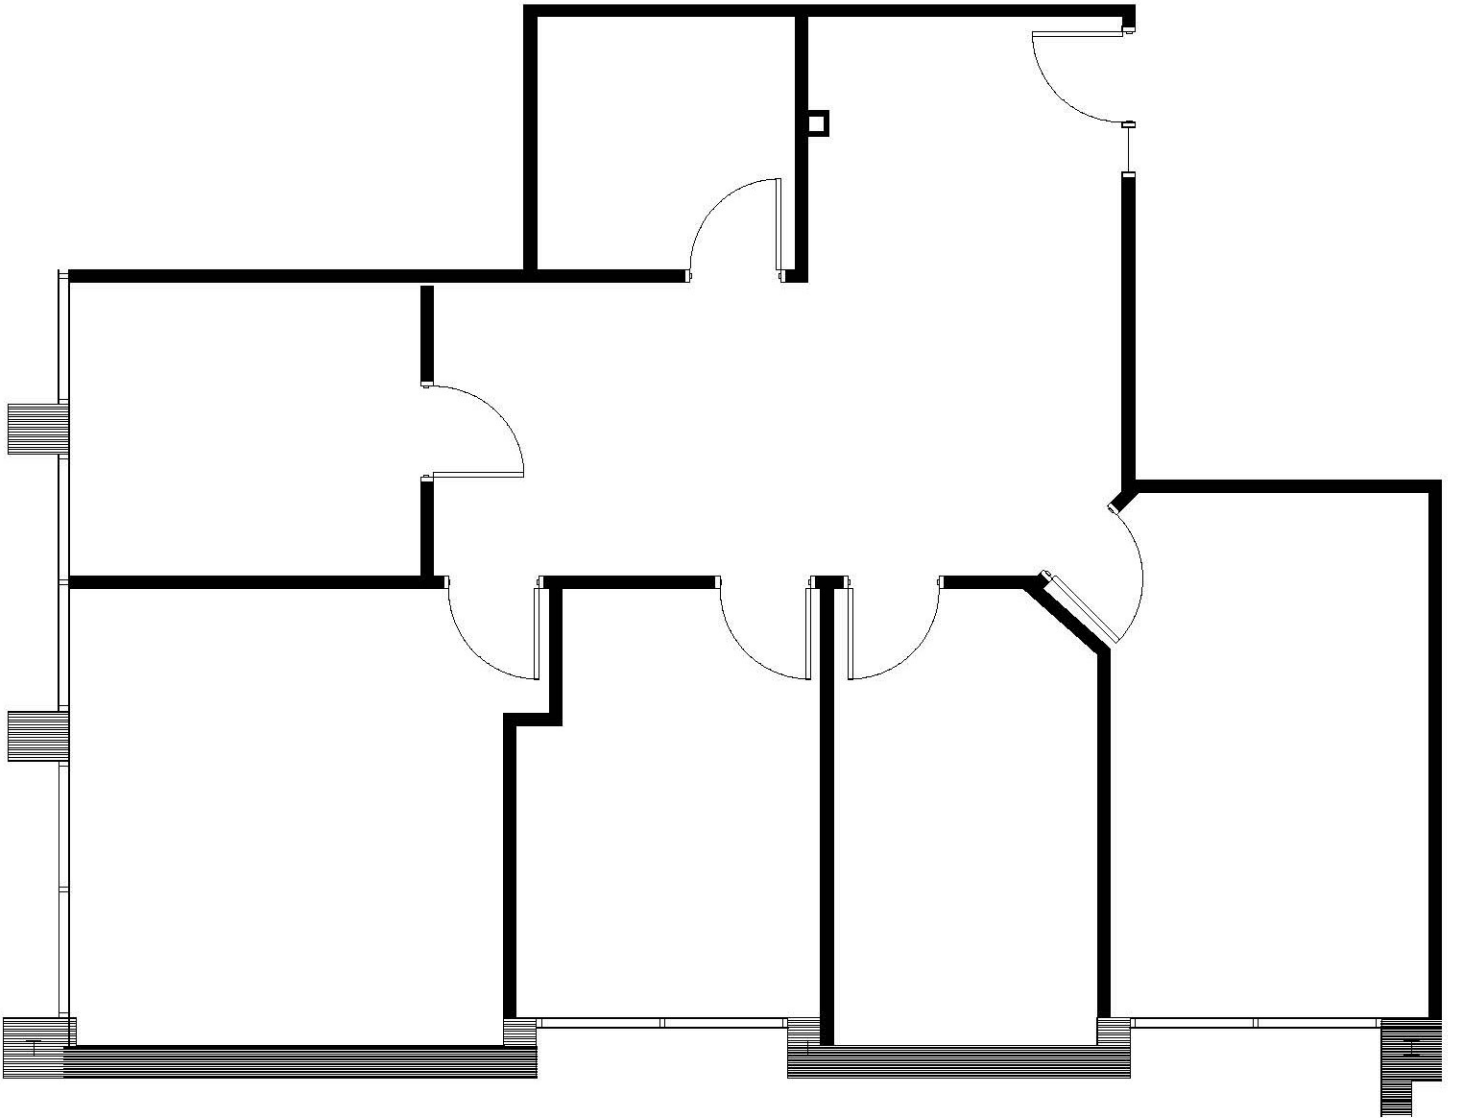

SUITE 128
1361 RSF

6320 LBJ FREEWAY
DALLAS, TEXAS

Key Plan 1st Floor 

FOR LEASING INFORMATION CONTACT:
RYAN PHILLIPS: 469.522.4308
ryanphil@signatureasset.com

CONCOURSE OFFICE PARK